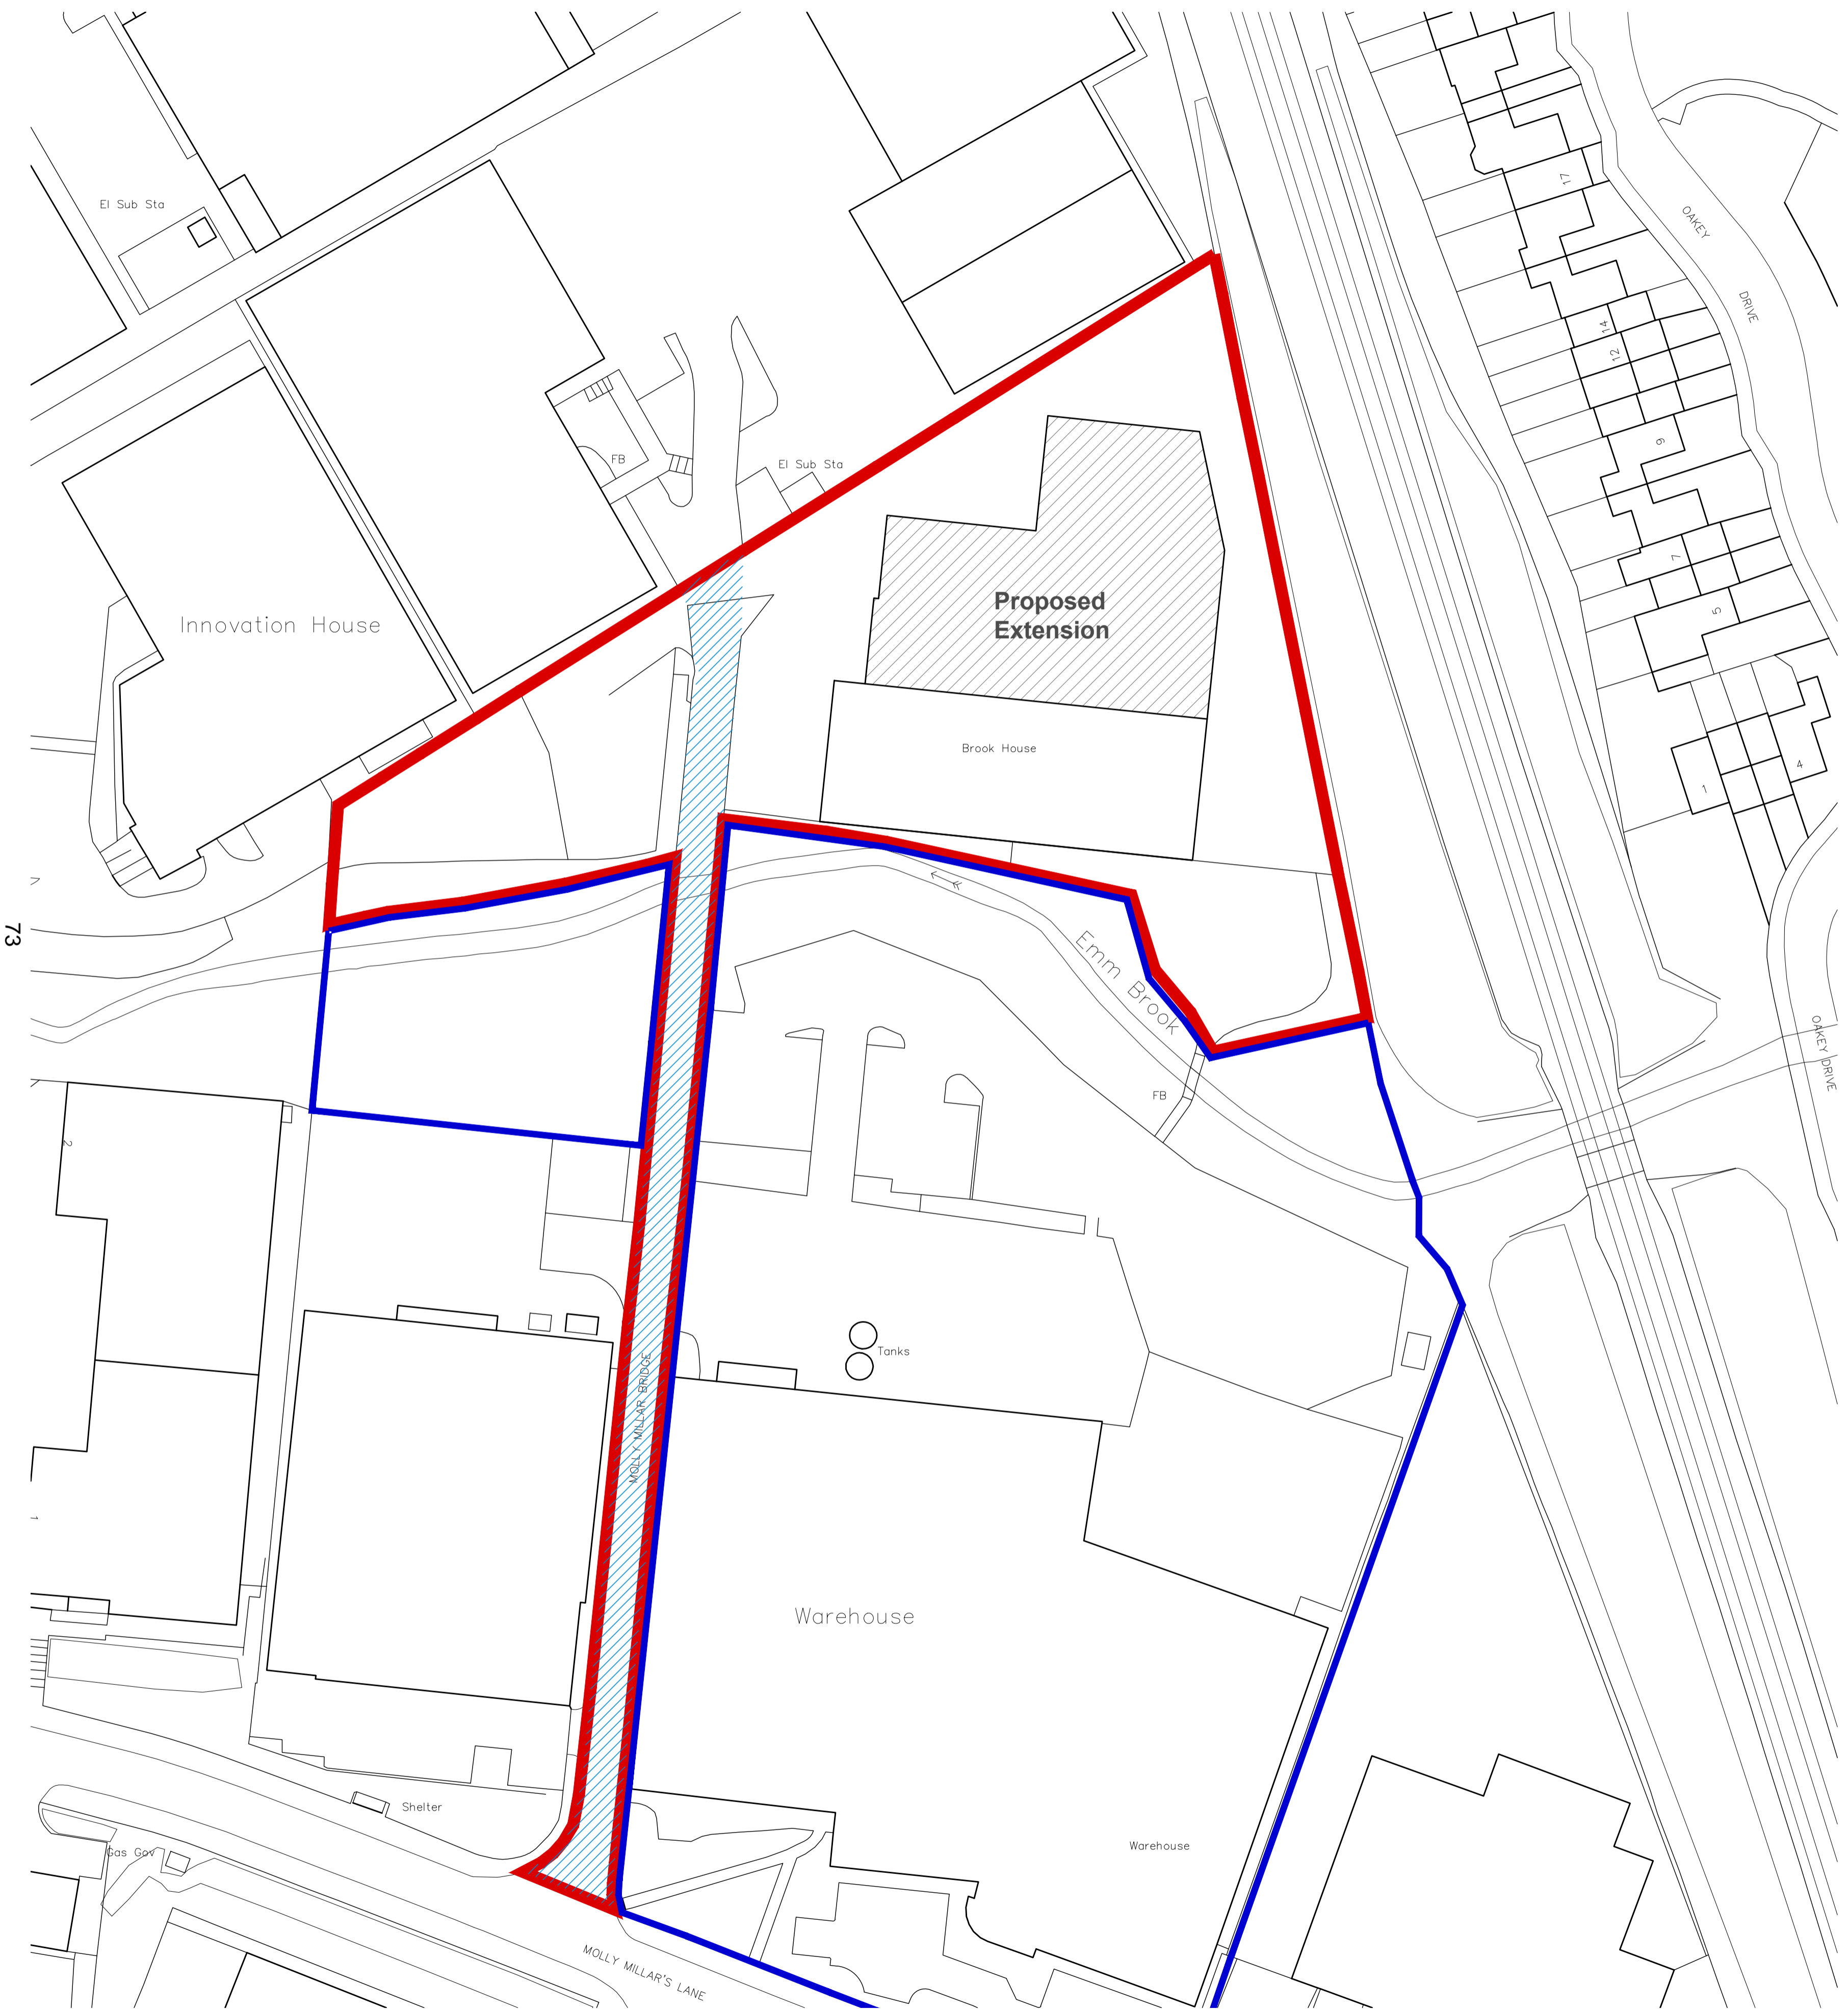

1:1250 scale Bar
This Drawing has been produced for printing onto A3 size paper.

1:500 scale Bar
This Drawing has been produced for printing onto A3 size paper.

Rev	Description	Date

Site Plan (1:500 scale)