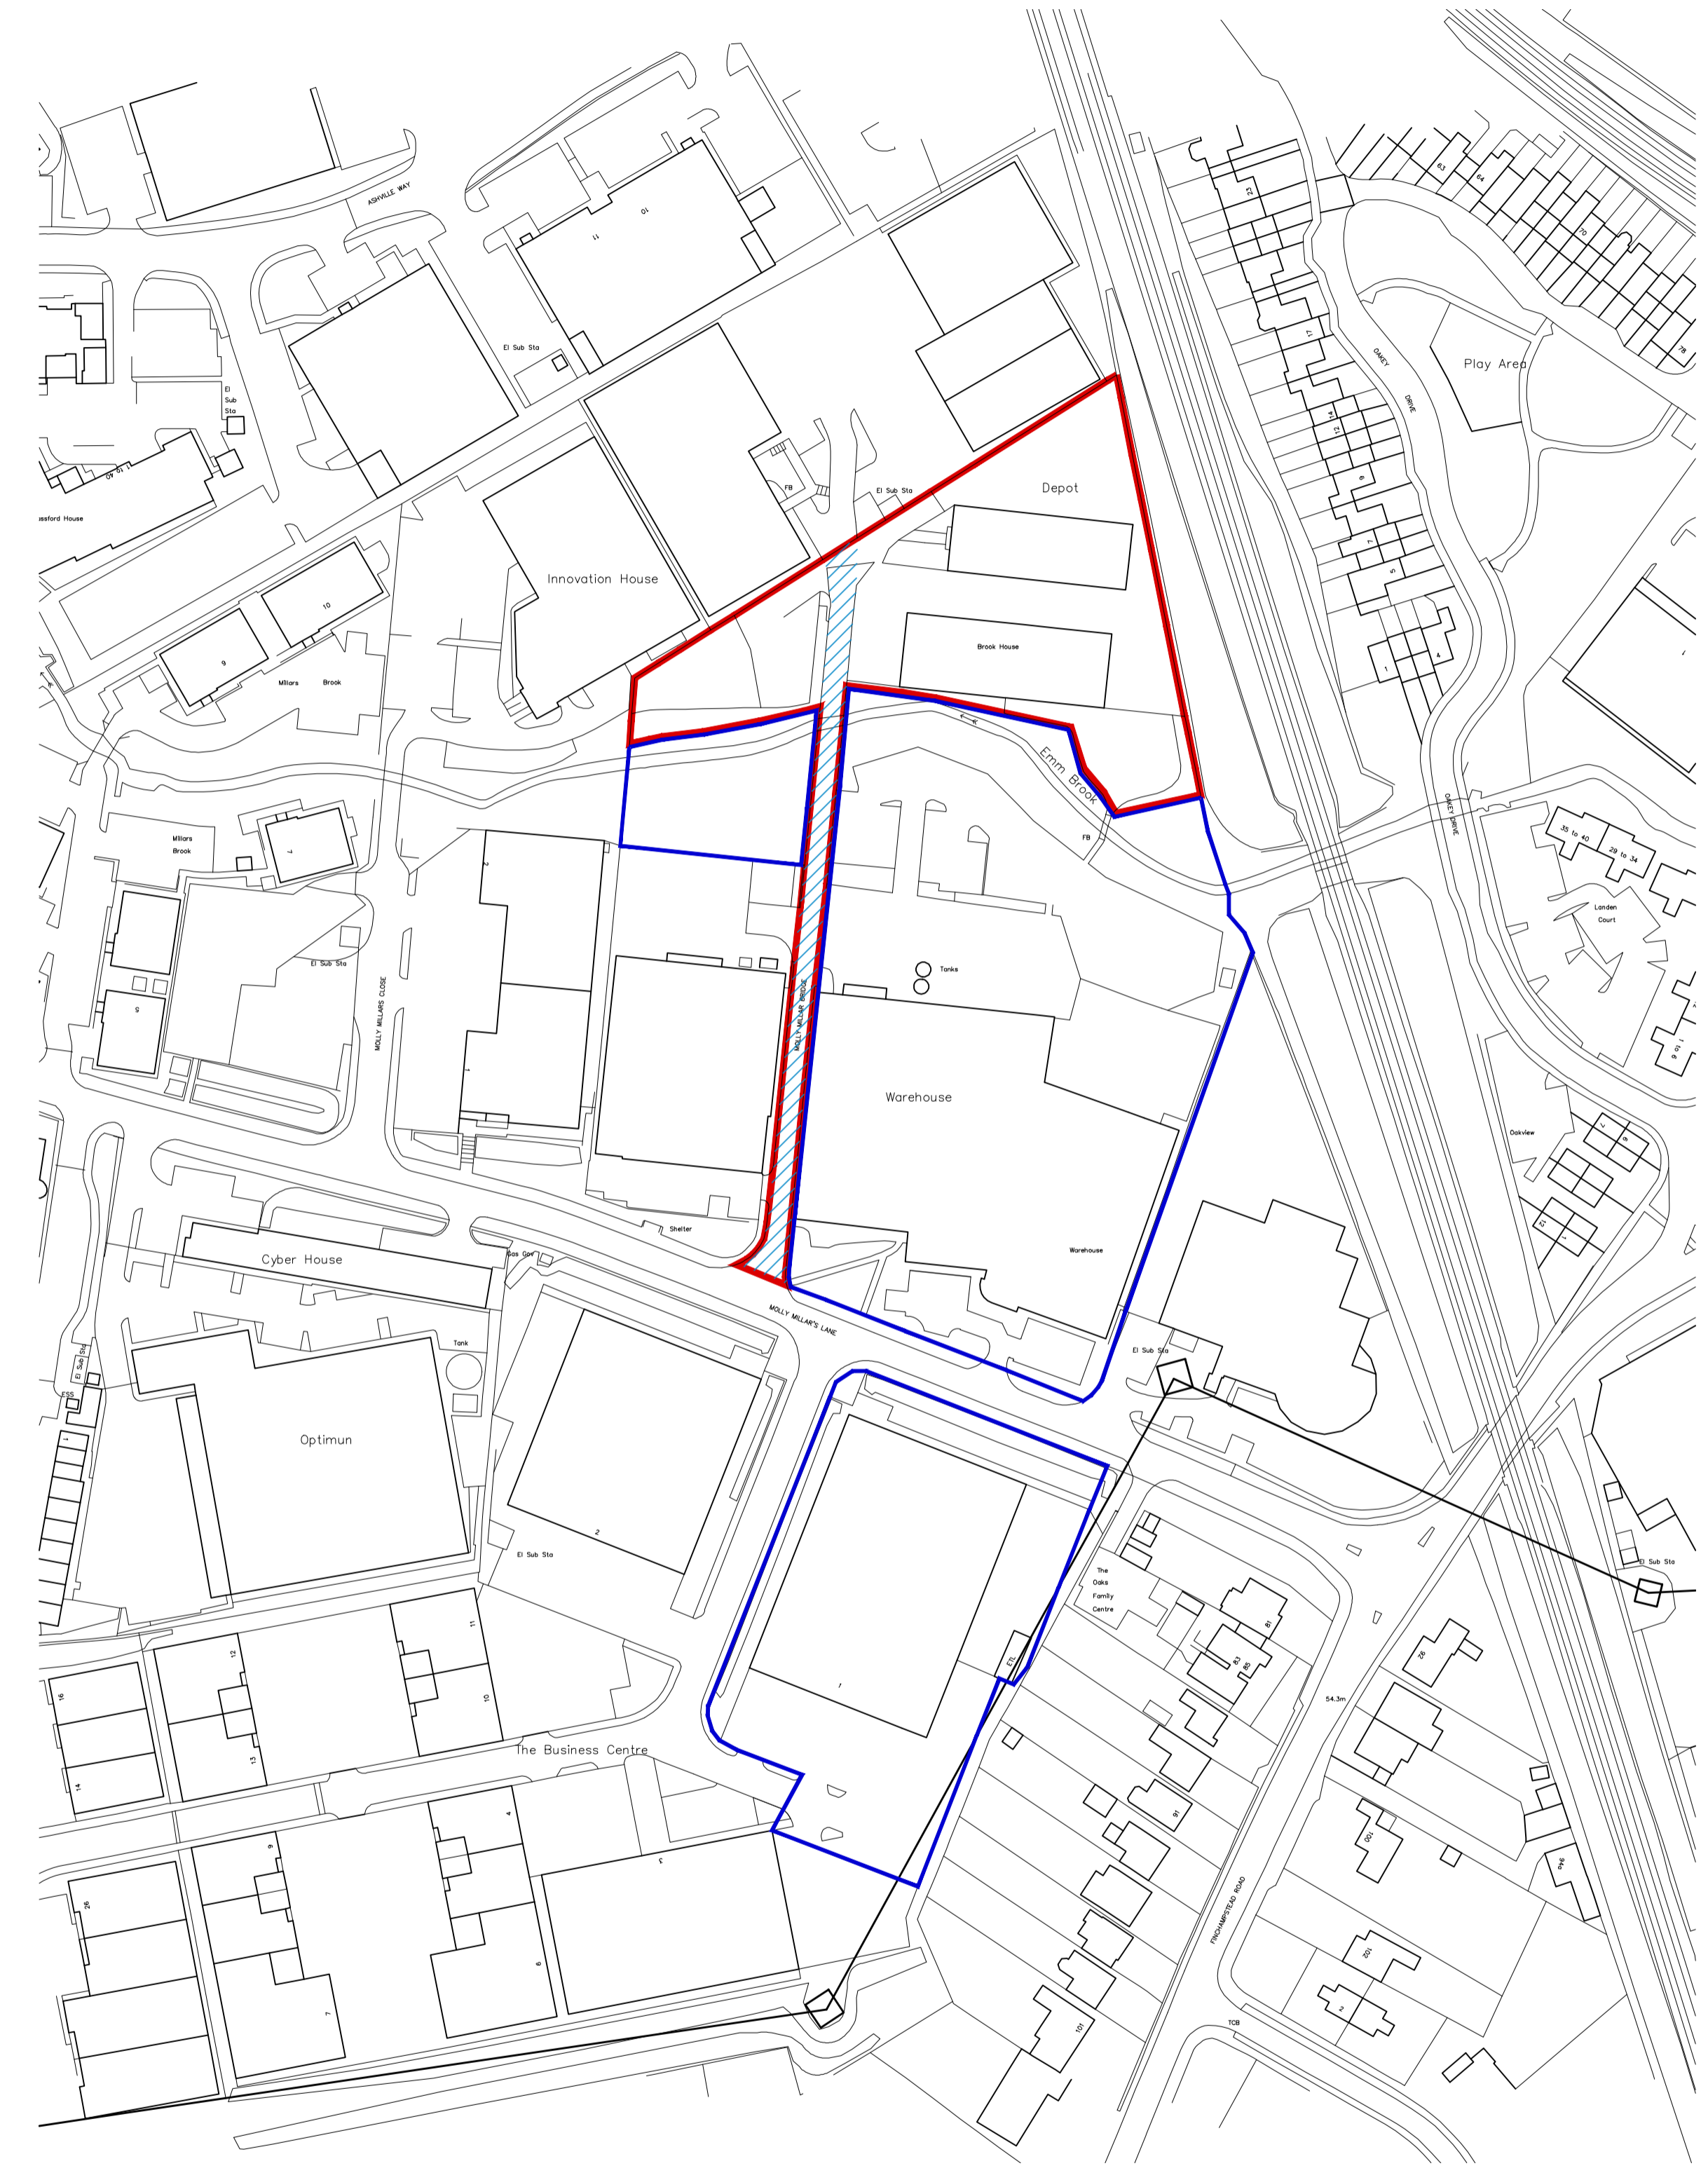

Location Plan (1:1250 scale)

Rights of Way over site

Day Tanner Ltd
ARCHITECTURE AND PLANNING
www.daytanner.co.uk

CLIENT Intersurgical
JOB Ready Power Site, Intersurgical, Wokingham, RG41 2QP
DRG RIGHTS OF WAY PLANS

3 Thames Court
Reading
Berkshire
RG1 8EQ
0118 989 0808
info@daytanner.co.uk

SCALE 1:1250/500 DRAWN P Bonney DATE October 2018 3485/217